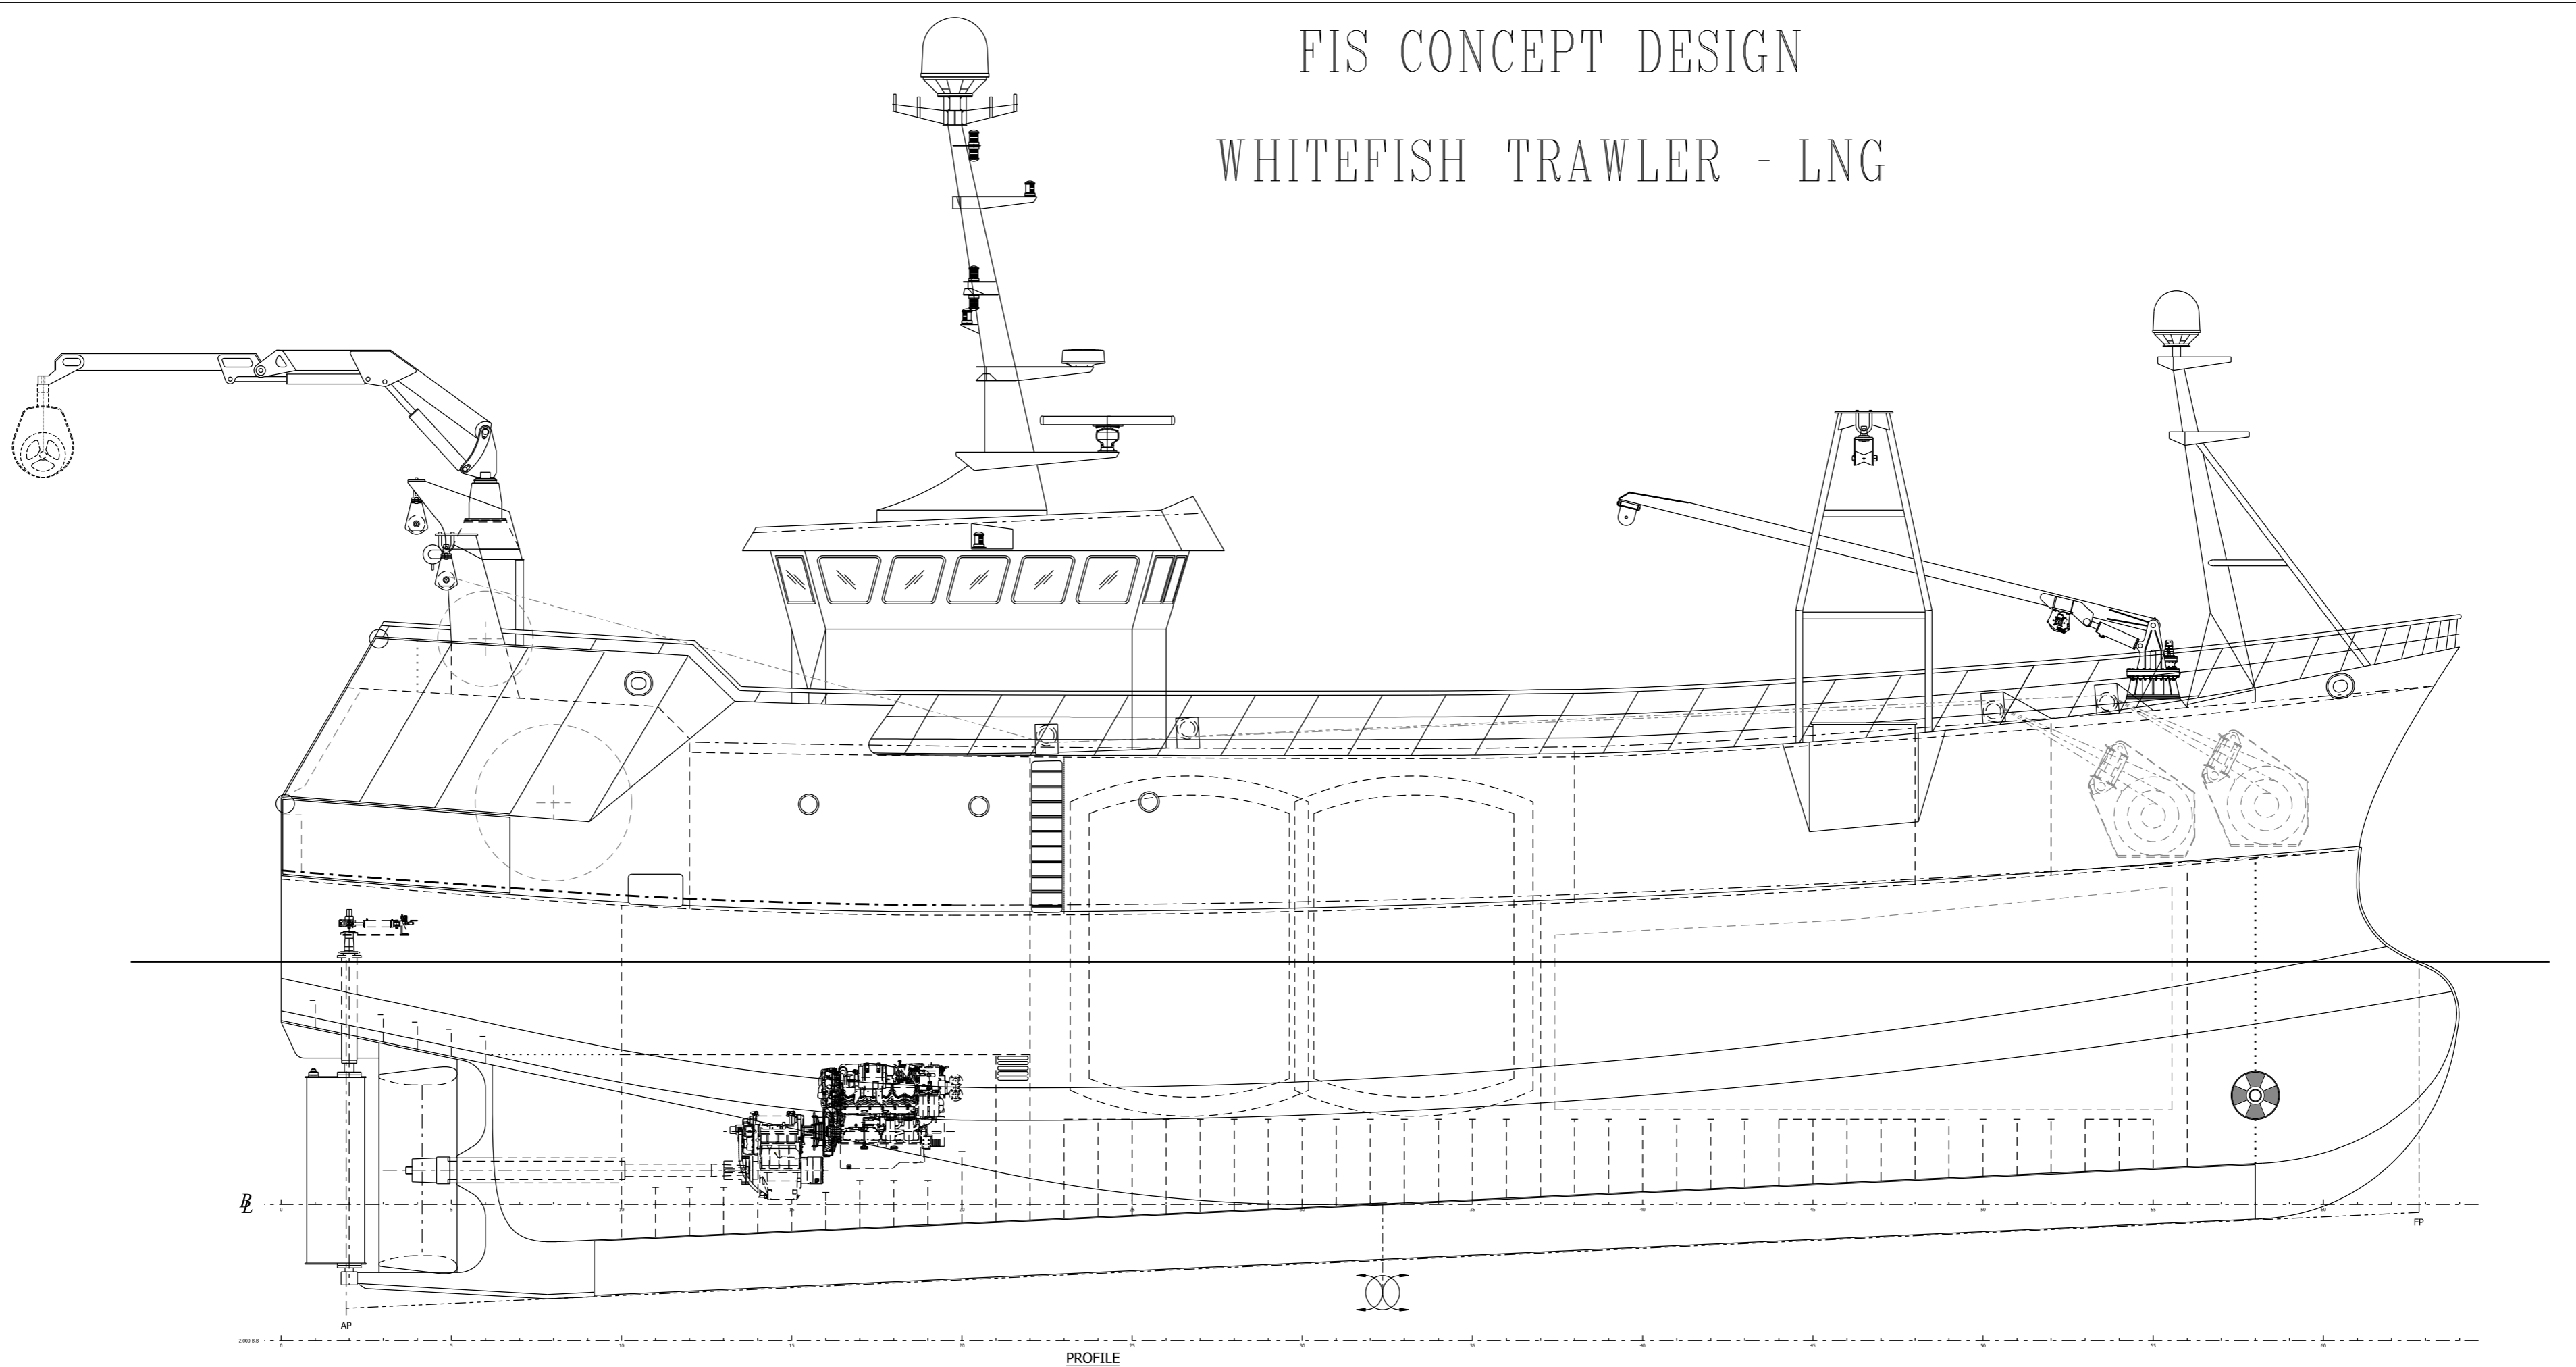

FIS CONCEPT DESIGN  
 WHITEFISH TRAWLER - LNG

PRINCIPAL PARTICULARS

Length O.A.	32.00 m
Length B.P.	30.45 m
Breadth Mld.	7.60 m
Depth Mld.	4.30 m

REV.	MODIFICATION	BY	DATE	CHKD.	DATE

APPROVED BY:-  
 DATE:-

TITLE:- FIS CONCEPT DESIGN - WHITEFISH LNG GENERAL ARRANGEMENT		REF:-
DRAWN BY:- MYLES	CHECKED BY:- DB	DRAWING NO :- 001
DATE:- 14-03-23	DATE:-	REVISION :-
		SCALE:- 1:75 @ A1

THIS DRAWING AND THE INFORMATION IT CONTAINS ARE THE PROPERTY OF MACDUFF SHIP DESIGN LTD.  
 IT IS NOT TO BE TRACED COPIED OR PUBLISHED WITHOUT OUR WRITTEN CONSENT OR MISUSED IN ANY WAY