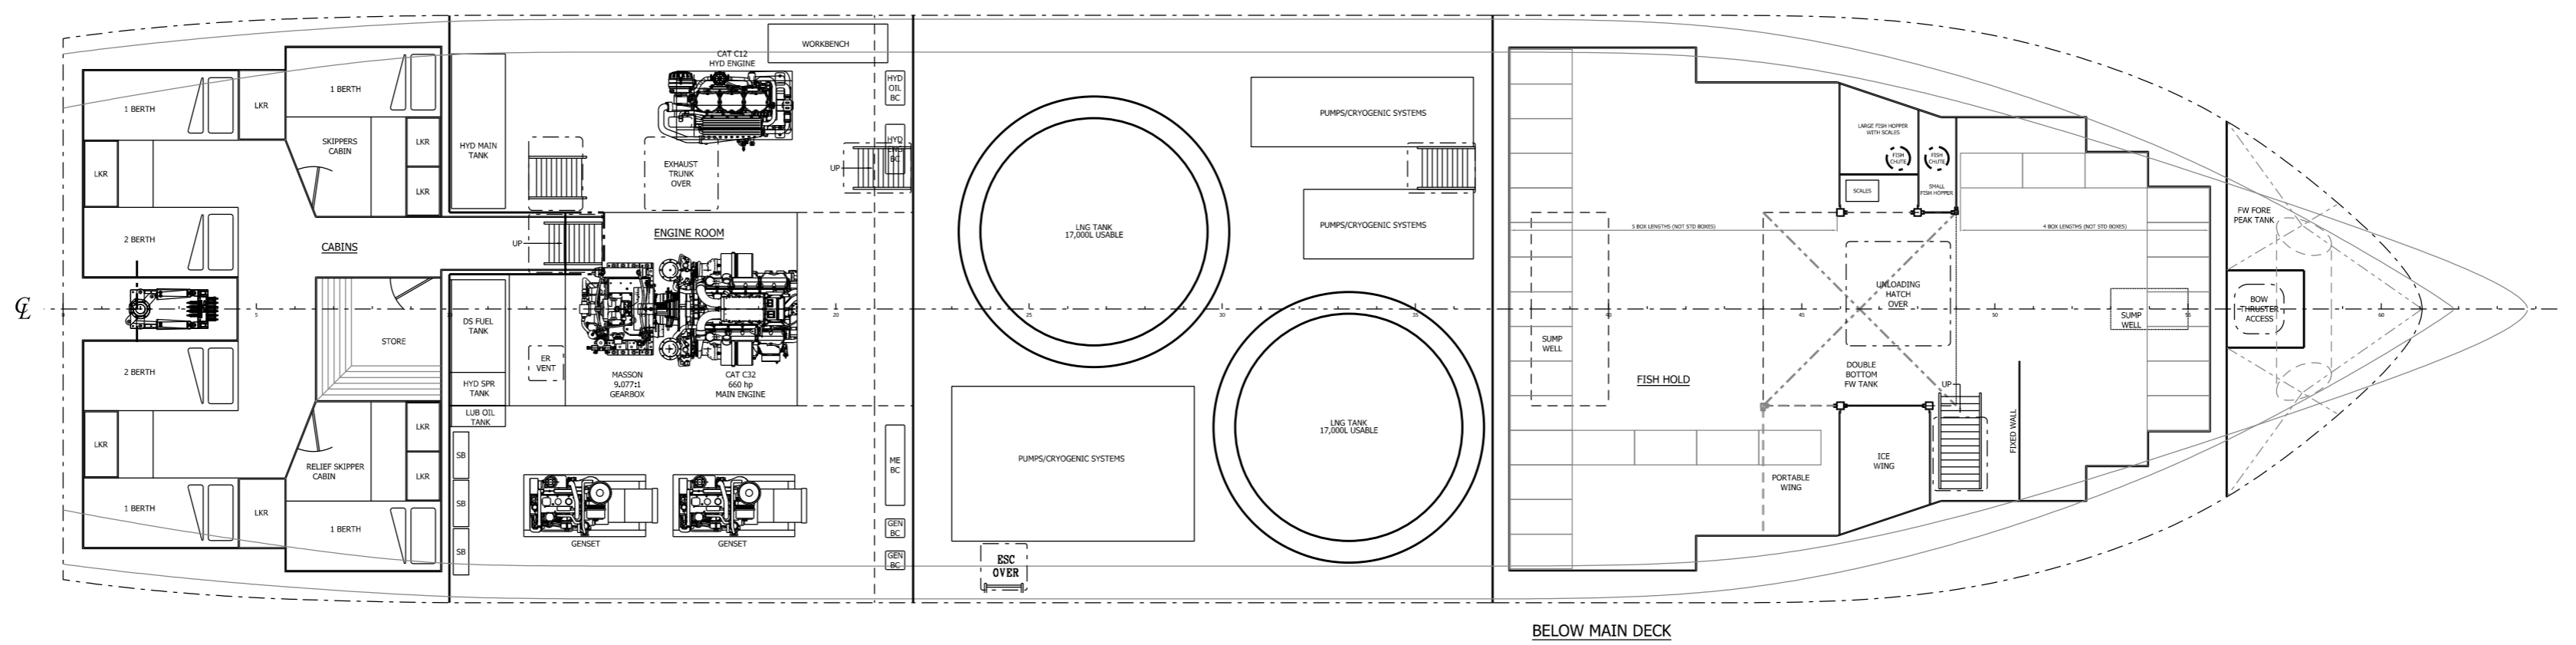

FIS CONCEPT DESIGN  
 WHITEFISH TRAWLER - LNG

PRINCIPAL PARTICULARS

Length O.A.	32.00 m
Length B.P.	30.45 m
Breadth Mld.	7.60 m
Depth Mld.	4.30 m

REV.	MODIFICATION	BY	DATE	CHKD.	DATE

APPROVED BY:-  
 DATE:-

TITLE:- FIS CONCEPT DESIGN - WHITEFISH LNG GENERAL ARRANGEMENT		REF:-
DRAWN BY:- MYLES	CHECKED BY:- DB	DRAWING NO :- 001
DATE:- 14-03-23	DATE:-	REVISION :-
		SCALE:- 1:75 @ A1

THIS DRAWING AND THE INFORMATION IT CONTAINS ARE THE PROPERTY OF MACDUFF SHIP DESIGN LTD.  
 IT IS NOT TO BE TRACED COPIED OR PUBLISHED WITHOUT OUR WRITTEN CONSENT OR MISUSED IN ANY WAY