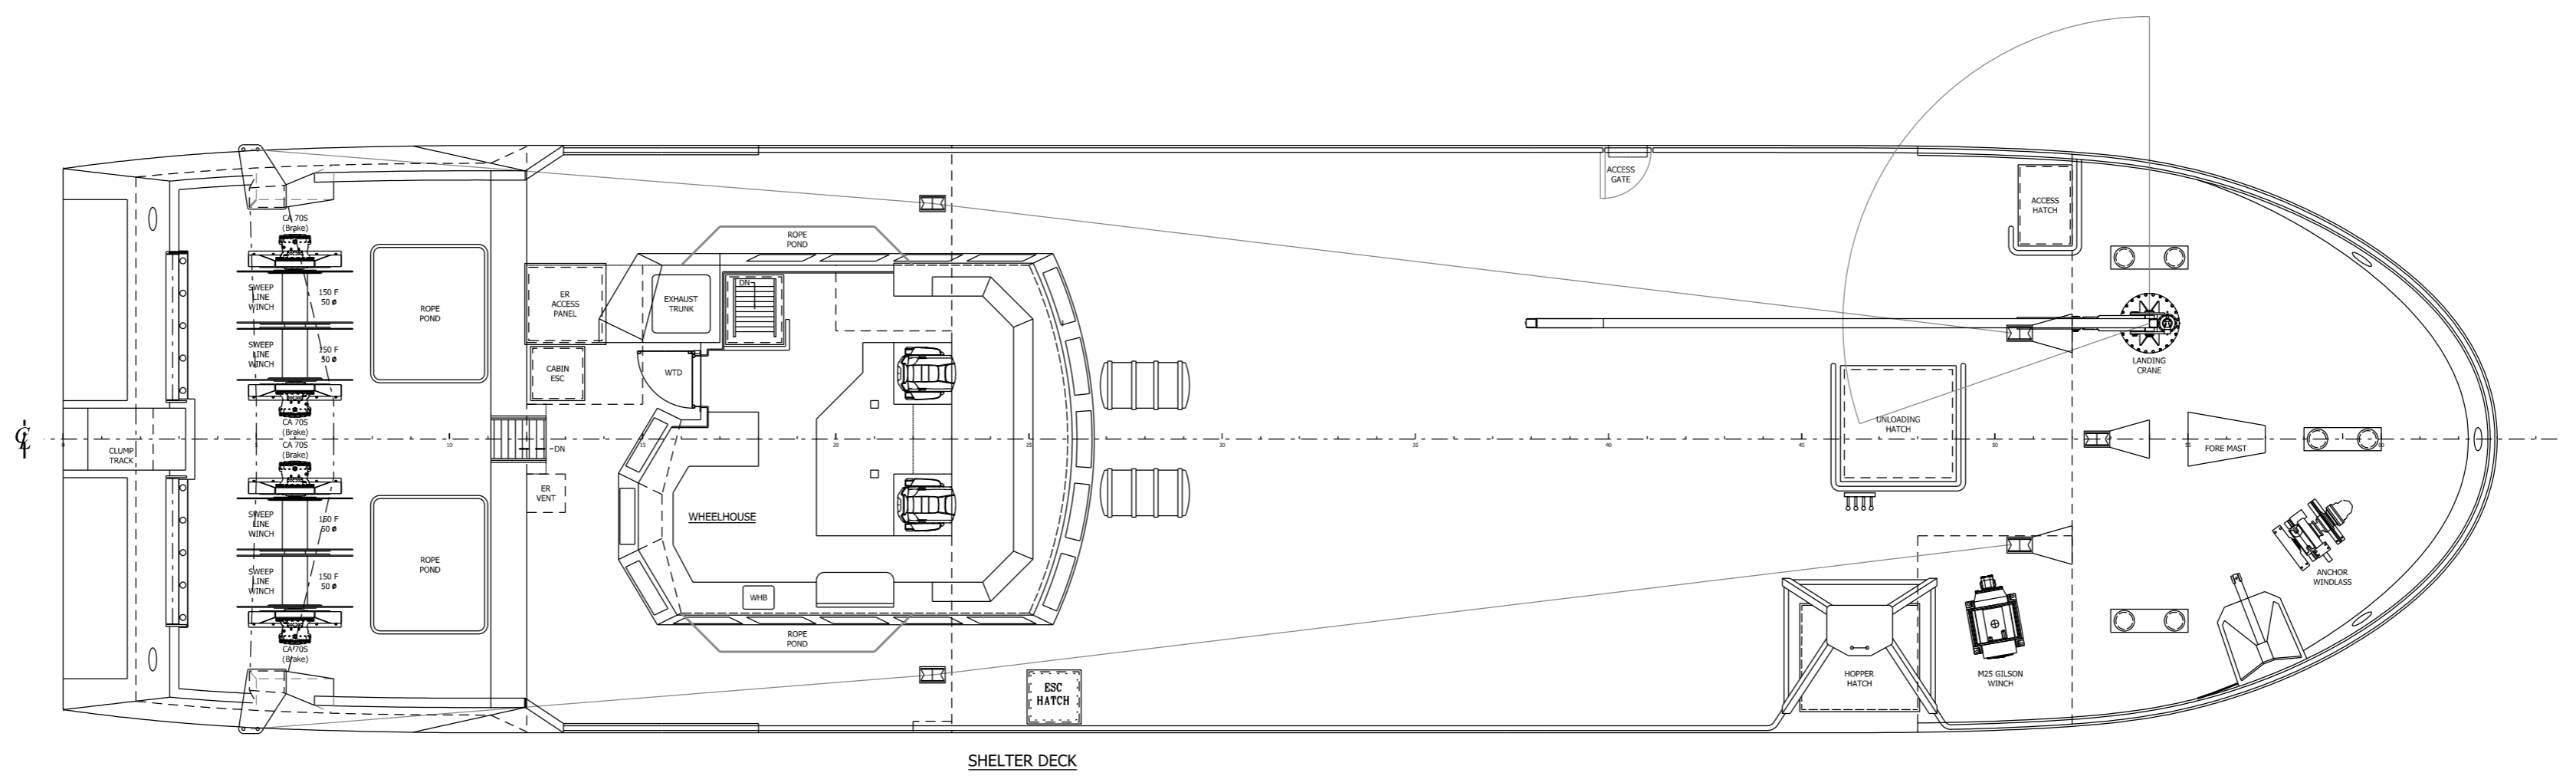

FIS CONCEPT DESIGN  
 WHITEFISH TRAWLER - LNG

PRINCIPAL PARTICULARS

Length O.A.	32.00 m
Length B.P.	30.45 m
Breadth Mld.	7.60 m
Depth Mld.	4.30 m

REV.	MODIFICATION	BY	DATE	CHKD.	DATE

APPROVED BY:-  
 DATE:-

TITLE:- FIS CONCEPT DESIGN - WHITEFISH LNG GENERAL ARRANGEMENT		REF:-
DRAWN BY:- MYLES	CHECKED BY:- DB	DRAWING NO :- 001
DATE:- 14-03-23	DATE:-	REVISION :-
		SCALE:- 1:75 @ A1

THIS DRAWING AND THE INFORMATION IT CONTAINS ARE THE PROPERTY OF MACDUFF SHIP DESIGN LTD.  
 IT IS NOT TO BE TRACED COPIED OR PUBLISHED WITHOUT OUR WRITTEN CONSENT OR MISUSED IN ANY WAY