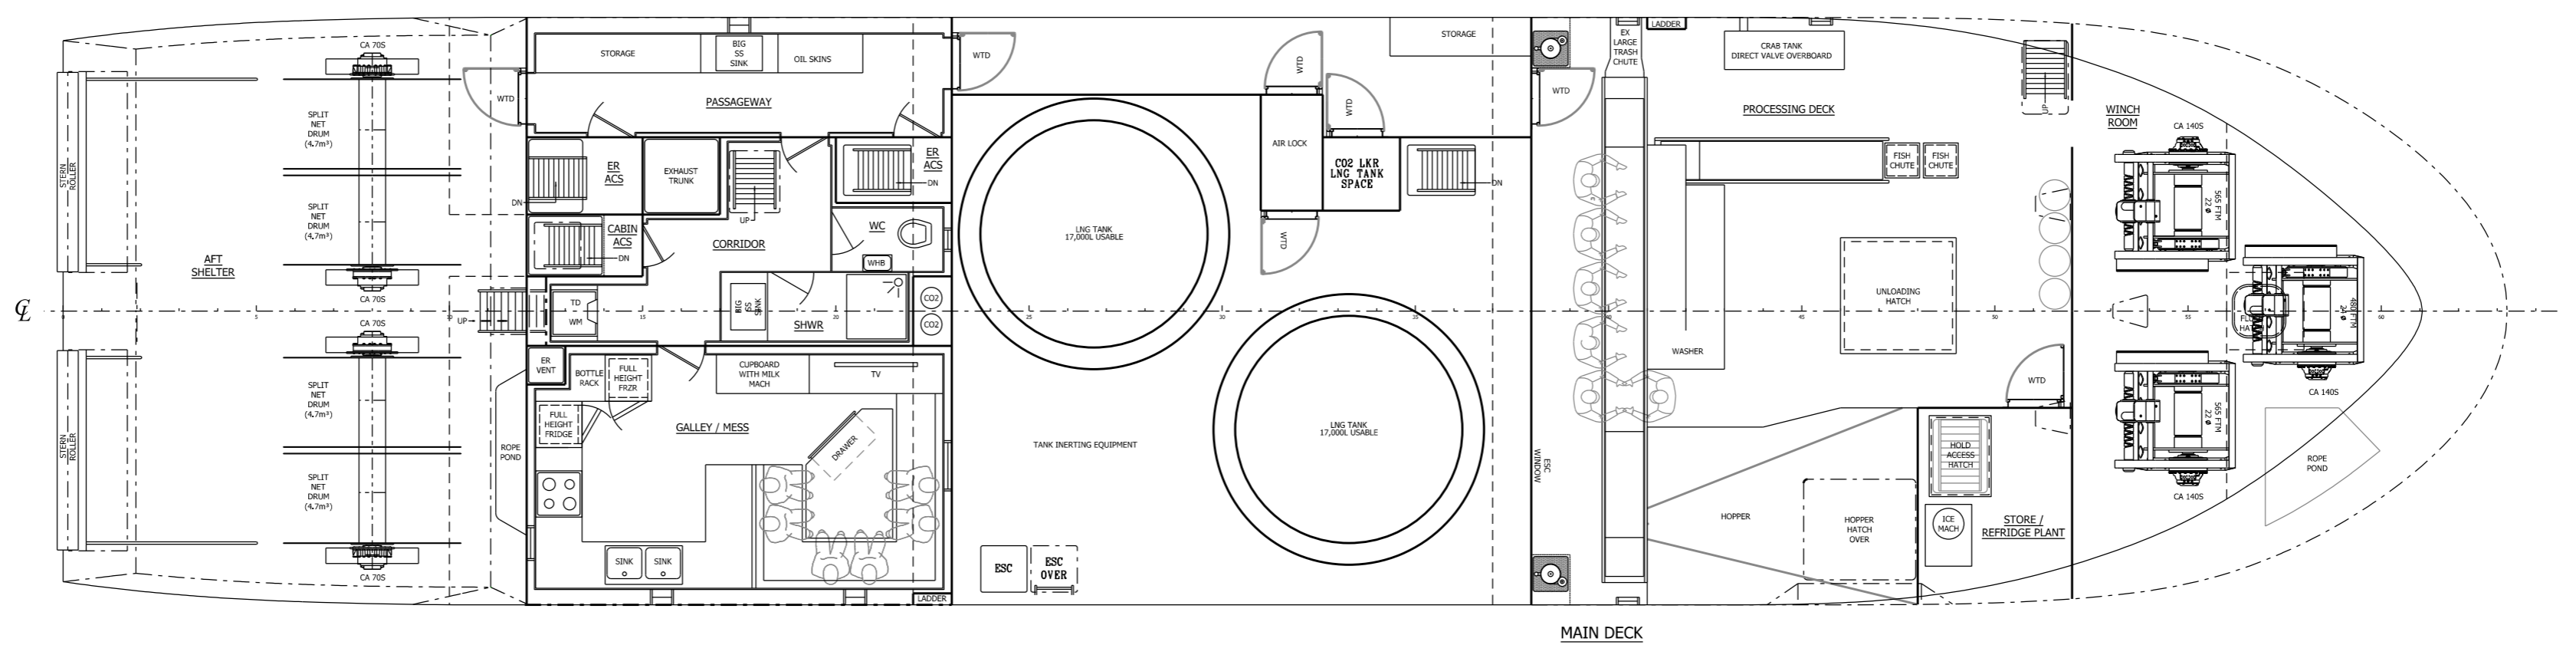

FIS CONCEPT DESIGN  
 WHITEFISH TRAWLER - LNG

PRINCIPAL PARTICULARS

Length O.A.	32.00 m
Length B.P.	30.45 m
Breadth Mld.	7.60 m
Depth Mld.	4.30 m

REV.	MODIFICATION	BY	DATE	CHKD.	DATE

APPROVED BY:-  
 DATE:-

TITLE:- FIS CONCEPT DESIGN - WHITEFISH LNG GENERAL ARRANGEMENT		REF:-
DRAWN BY:- MYLES	CHECKED BY:- DB	DRAWING NO :- 001
DATE:- 14-03-23	DATE:-	REVISION :-
		SCALE:- 1:75 @ A1

THIS DRAWING AND THE INFORMATION IT CONTAINS ARE THE PROPERTY OF MACDUFF SHIP DESIGN LTD.  
 IT IS NOT TO BE TRACED COPIED OR PUBLISHED WITHOUT OUR WRITTEN CONSENT OR MISUSED IN ANY WAY