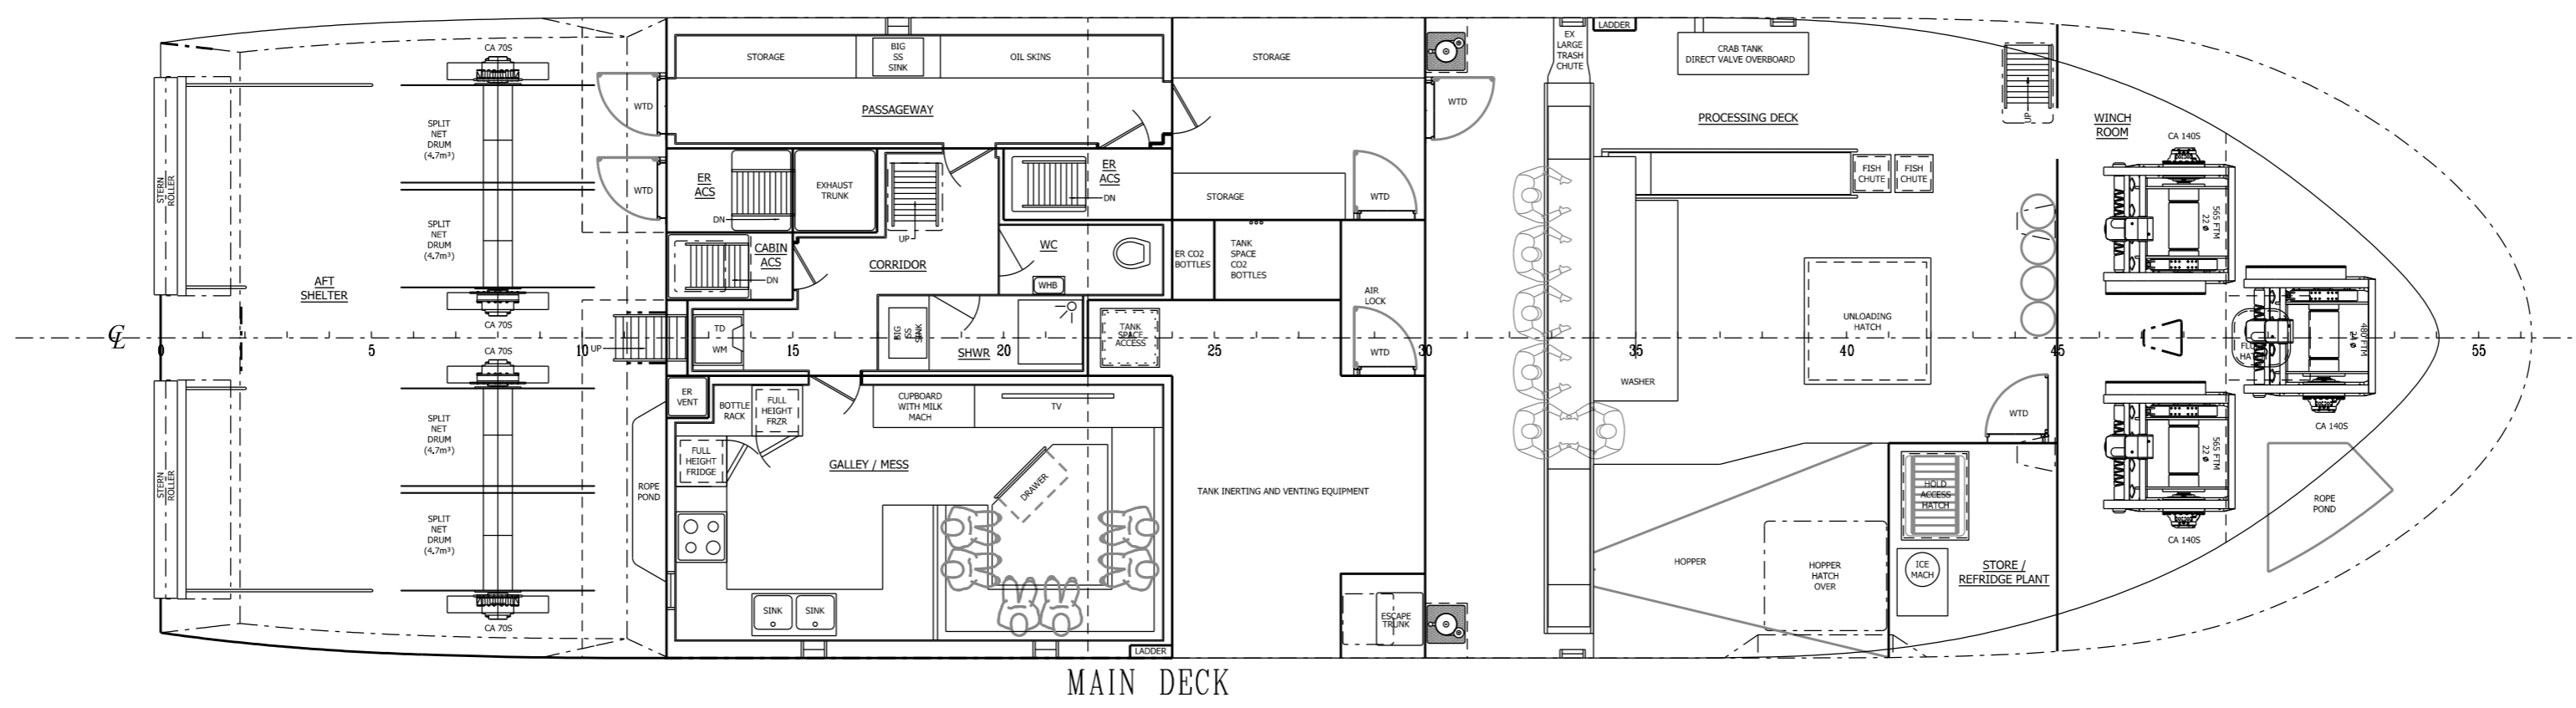

# FIS CONCEPT DESIGN WHITEFISH TRAWLER - METHANOL

## PRINCIPAL PARTICULARS

Length O.A.	28.50 m
Length B.P.	26.90 m
Breadth Mld.	7.60 m
Depth Mld.	4.30 m

REV.	MODIFICATION	BY	DATE	CHKD.	DATE
APPROVED BY:-					
DATE:-					
TITLE:- FIS CONCEPT DESIGN - WHITEFISH METHANOL GENERAL ARRANGEMENT					REF:-
DRAWN BY:- MYLES					DRAWING NO :- 001
CHECKED BY:- DB					REVISION :-
DATE:- 13-03-23					SCALE:- 1:75 @ A1
THIS DRAWING AND THE INFORMATION IT CONTAINS ARE THE PROPERTY OF MACDUFF SHIP DESIGN LTD. IT IS NOT TO BE TRACED COPIED OR PUBLISHED WITHOUT OUR WRITTEN CONSENT OR MISUSED IN ANY WAY					
<b>MACDUFF SHIP DESIGN Ltd. LOW SHORE MACDUFF</b> ABERDEENSHIRE SCOTLAND AB44 1RE TEL 01261 833825 FAX 01261 833835 EMAIL info@macduffshipdesign.com					