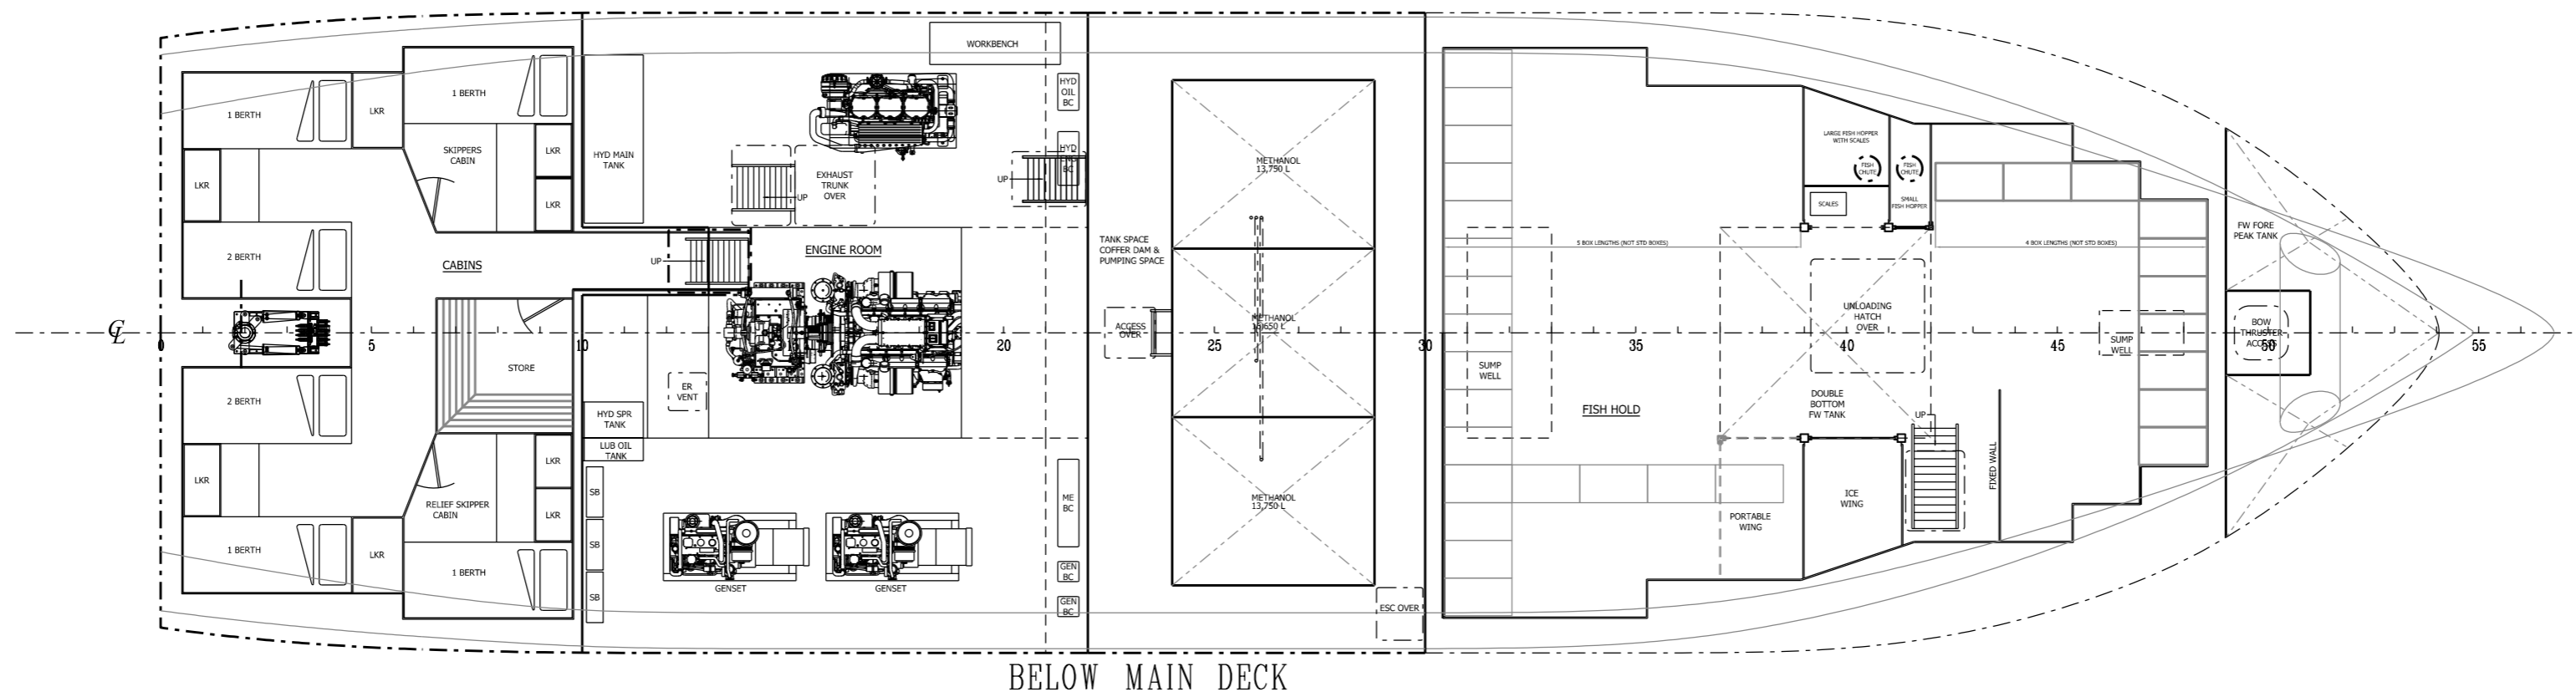

# FIS CONCEPT DESIGN WHITEFISH TRAWLER - METHANOL

## PRINCIPAL PARTICULARS

Length O.A.	28.50 m
Length B.P.	26.90 m
Breadth Mld.	7.60 m
Depth Mld.	4.30 m

REV.	MODIFICATION	BY	DATE	CHKD.	DATE
APPROVED BY:-					
DATE:-					
TITLE:- FIS CONCEPT DESIGN - WHITEFISH METHANOL GENERAL ARRANGEMENT					REF:-
DRAWN BY:- MYLES					DRAWING NO :- 001
CHECKED BY:- DB					REVISION :-
DATE:- 13-03-23					SCALE:- 1:75 @ A1
THIS DRAWING AND THE INFORMATION IT CONTAINS ARE THE PROPERTY OF MACDUFF SHIP DESIGN LTD. IT IS NOT TO BE TRACED COPIED OR PUBLISHED WITHOUT OUR WRITTEN CONSENT OR MISUSED IN ANY WAY					
<b>MACDUFF SHIP DESIGN Ltd. LOW SHORE MACDUFF</b> ABERDEENSHIRE SCOTLAND AB44 1RE TEL 01261 833825 FAX 01261 833835 EMAIL info@macduffshipdesign.com					