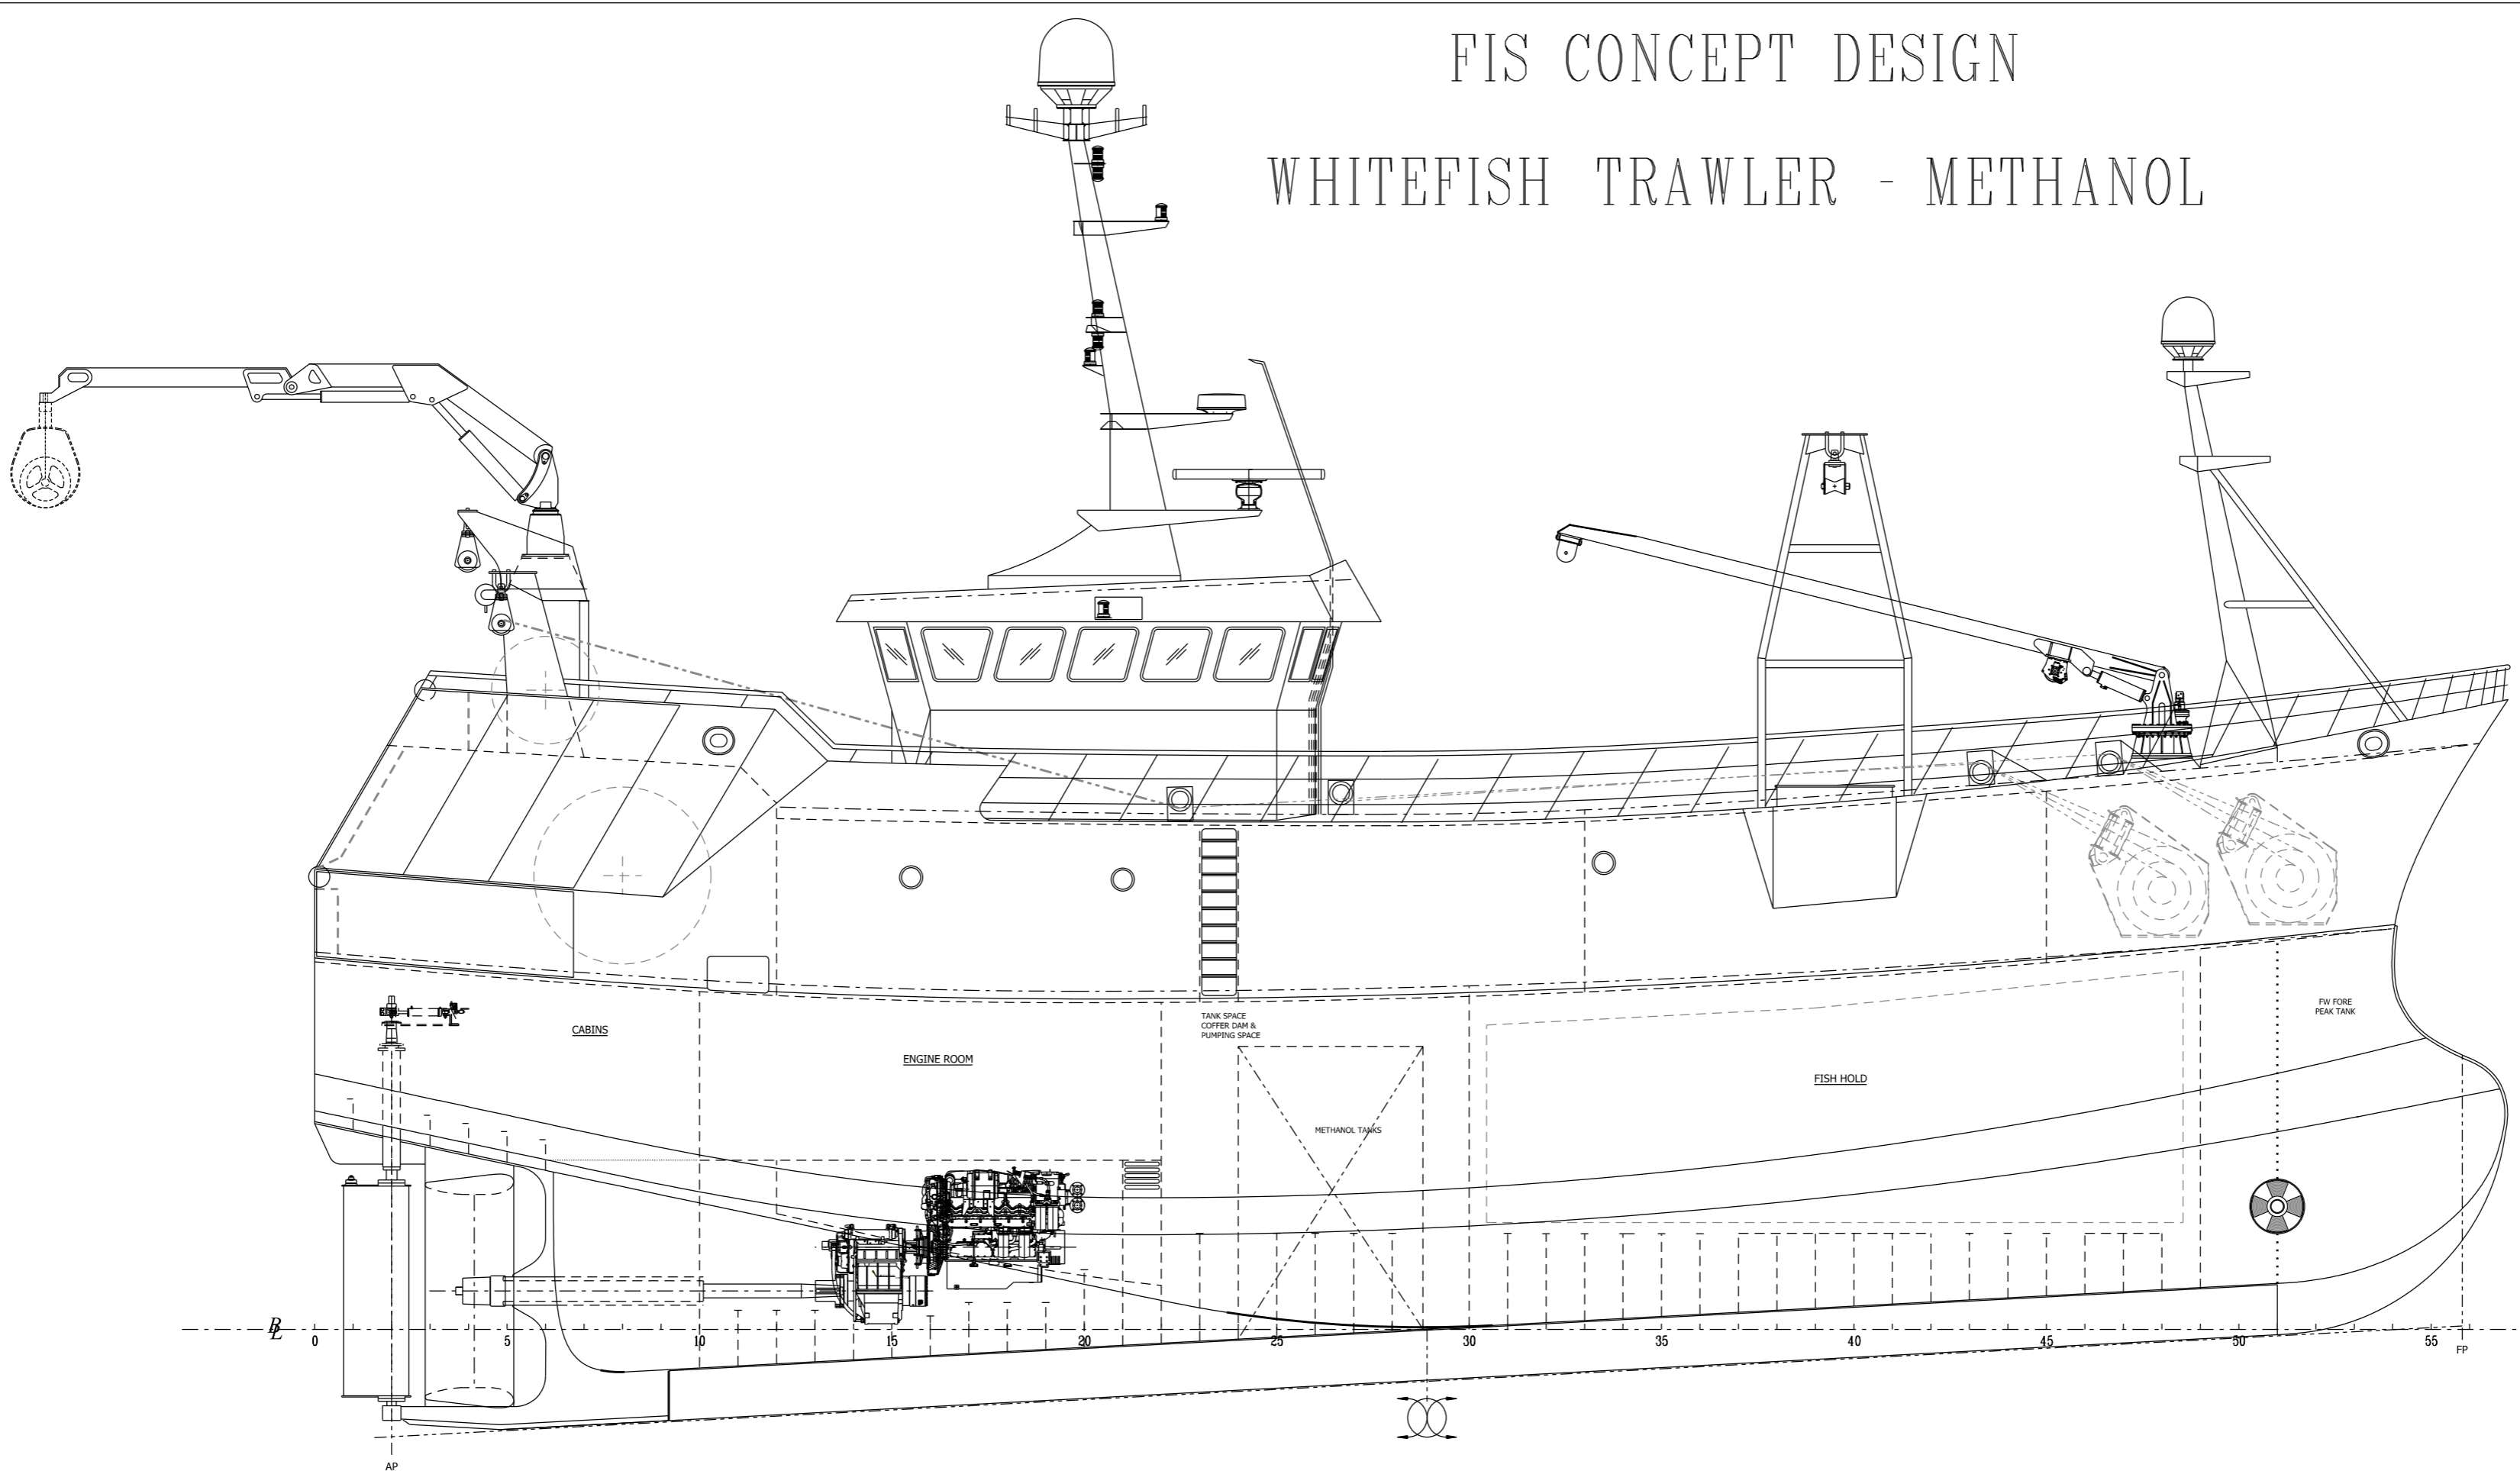

# FIS CONCEPT DESIGN WHITEFISH TRAWLER - METHANOL

## PRINCIPAL PARTICULARS

Length O.A.	28.50 m
Length B.P.	26.90 m
Breadth Mld.	7.60 m
Depth Mld.	4.30 m

REV.	MODIFICATION	BY	DATE	CHKD.	DATE
APPROVED BY:-					
DATE:-					
TITLE:- FIS CONCEPT DESIGN - WHITEFISH METHANOL GENERAL ARRANGEMENT					REF:-
DRAWN BY:- MYLES					DRAWING NO :- 001
CHECKED BY:- DB					REVISION :-
DATE:- 13-03-23					SCALE:- 1:75 @ A1
THIS DRAWING AND THE INFORMATION IT CONTAINS ARE THE PROPERTY OF MACDUFF SHIP DESIGN LTD. IT IS NOT TO BE TRACED COPIED OR PUBLISHED WITHOUT OUR WRITTEN CONSENT OR MISUSED IN ANY WAY					
<b>MACDUFF SHIP DESIGN Ltd. LOW SHORE MACDUFF</b> ABERDEENSHIRE SCOTLAND AB44 1RE TEL 01261 833825 FAX 01261 833835 EMAIL info@macduffshipdesign.com					