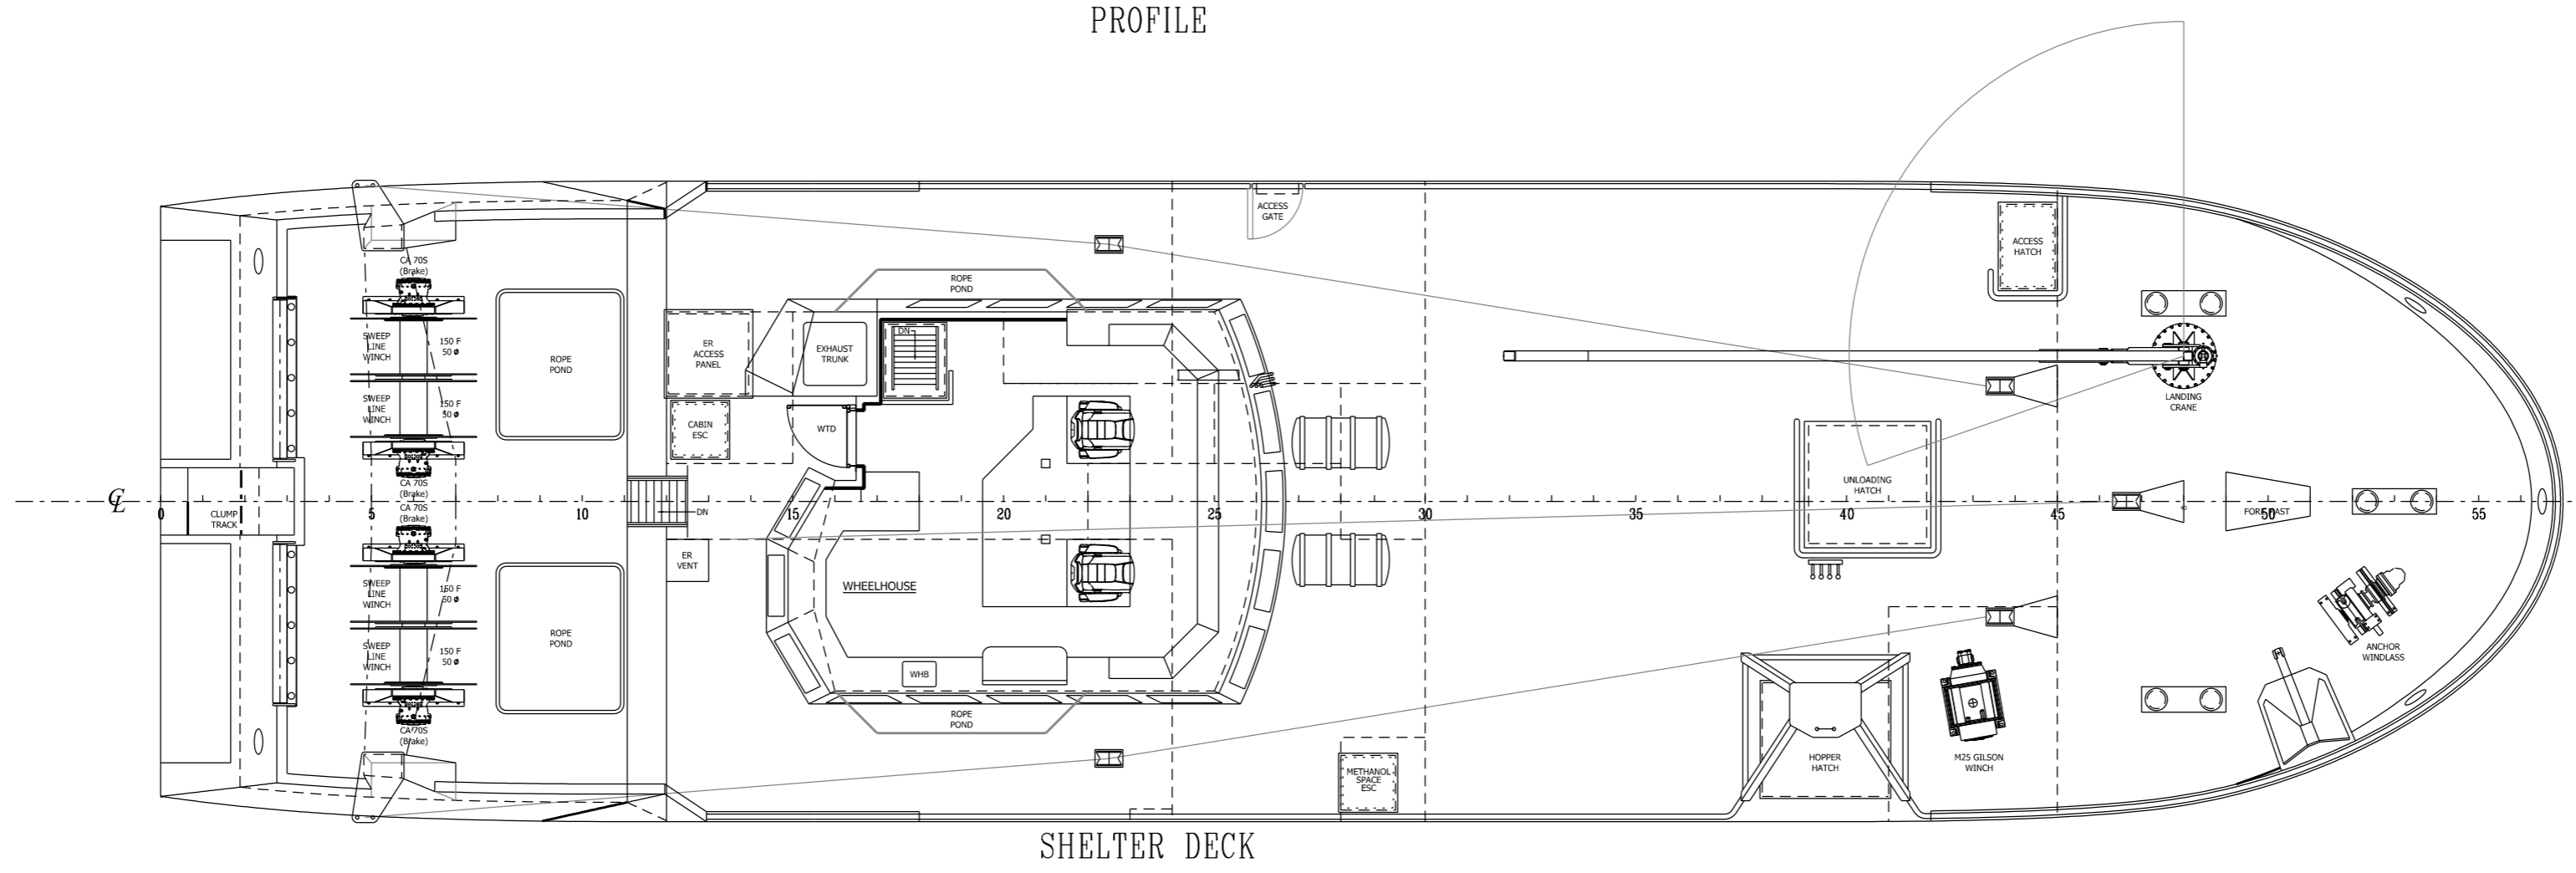

# FIS CONCEPT DESIGN WHITEFISH TRAWLER - METHANOL

## PRINCIPAL PARTICULARS

Length O.A.	28.50 m
Length B.P.	26.90 m
Breadth Mld.	7.60 m
Depth Mld.	4.30 m

REV.	MODIFICATION	BY	DATE	CHKD.	DATE
APPROVED BY:-					
DATE:-					
TITLE:- FIS CONCEPT DESIGN - WHITEFISH METHANOL GENERAL ARRANGEMENT					REF:-
DRAWN BY:- MYLES					DRAWING NO :- 001
CHECKED BY:- DB					REVISION :-
DATE:- 13-03-23					SCALE:- 1:75 @ A1
THIS DRAWING AND THE INFORMATION IT CONTAINS ARE THE PROPERTY OF MACDUFF SHIP DESIGN LTD. IT IS NOT TO BE TRACED COPIED OR PUBLISHED WITHOUT OUR WRITTEN CONSENT OR MISUSED IN ANY WAY					
<b>MACDUFF SHIP DESIGN Ltd. LOW SHORE MACDUFF</b> ABERDEENSHIRE SCOTLAND AB44 1RE TEL 01261 833825 FAX 01261 833835 EMAIL info@macduffshipdesign.com					